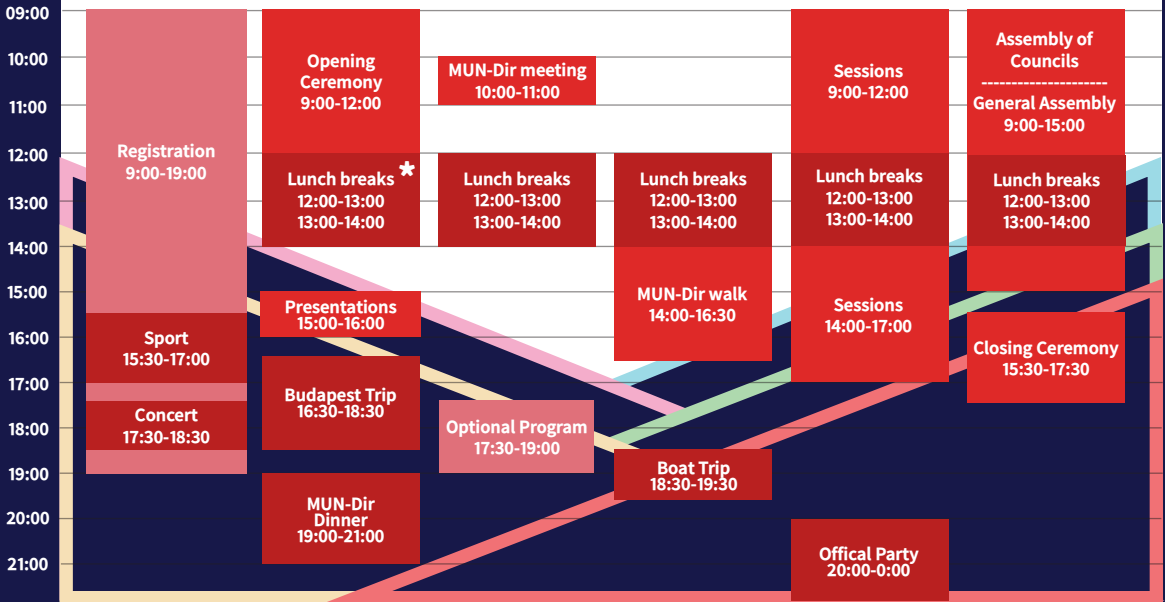

BIMUN 2024 SCHEDULE

* On this day we do not provide lunch

BIMUN 2024 SCHEDULE

DAY 0

DAY 1

DAY 2

DAY 3

DAY 4

DAY 5

11th, Thursday

12th, Friday

13th, Saturday

14th, Sunday

15th, Monday

16th, Tuesday

* On this day we do not provide lunch

BIMUN 2024 SCHEDULE

DAY 0

DAY 1

DAY 2

DAY 3

DAY 4

DAY 5

11th, Thursday

12th, Friday

13th, Saturday

14th, Sunday

15th, Monday

16th, Tuesday

* On this day we do not provide lunch