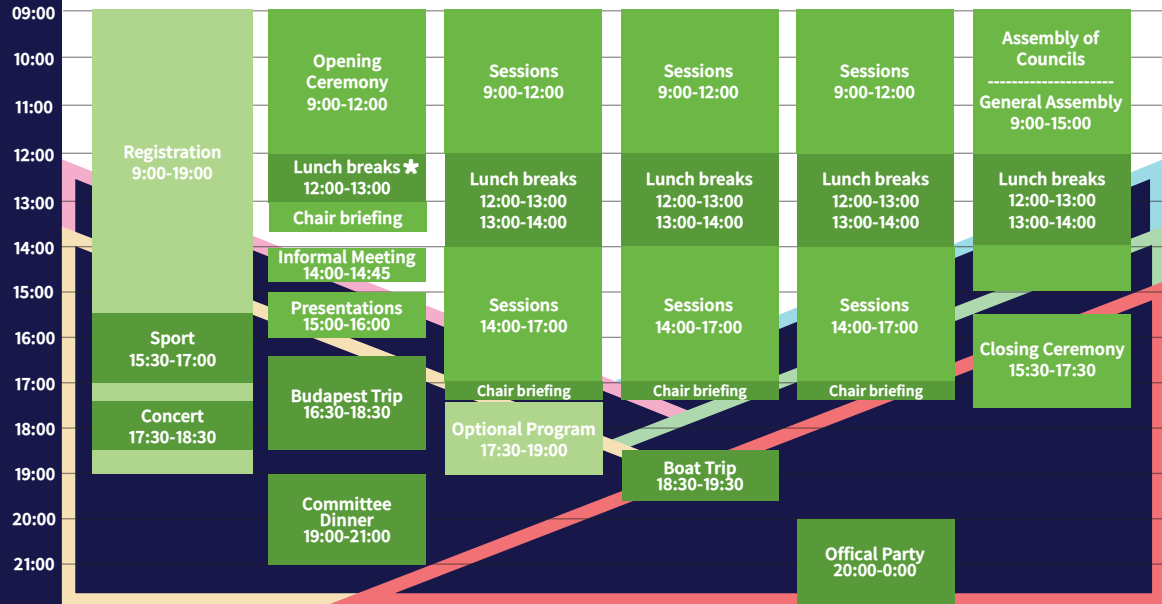

BIMUN 2024 SCHEDULE

* On this day we do not provide lunch

BIMUN 2024 SCHEDULE

DAY 0

DAY 1

DAY 2

DAY 3

DAY 4

DAY 5

11th, Thursday

12th, Friday

13th, Saturday

14th, Sunday

15th, Monday

16th, Tuesday

* On this day we do not provide lunch

BIMUN 2024 SCHEDULE

DAY 0

DAY 1

DAY 2

DAY 3

DAY 4

DAY 5

11th, Thursday

12th, Friday

13th, Saturday

14th, Sunday

15th, Monday

16th, Tuesday

* On this day we do not provide lunch