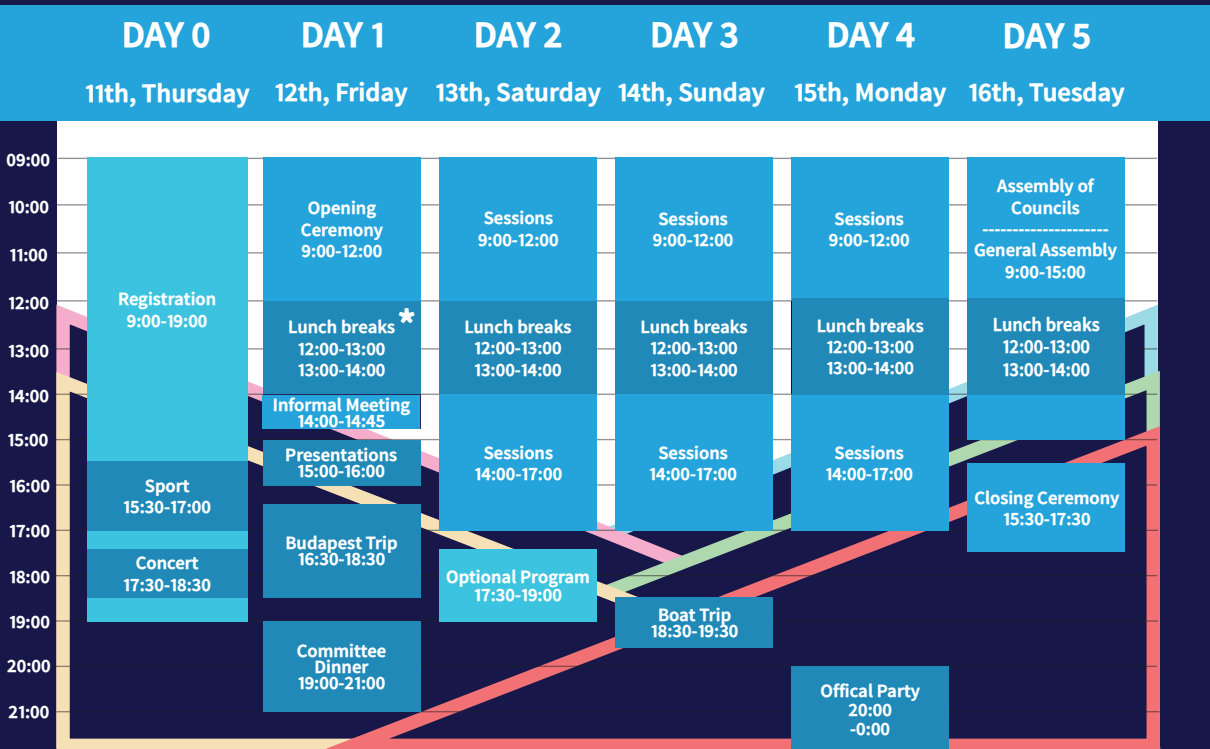

BIMUN 2024 SCHEDULE

* On this day we do not provide lunch

BIMUN 2024 SCHEDULE

DAY 0

DAY 1

DAY 2

DAY 3

DAY 4

DAY 5

11th, Thursday

12th, Friday

13th, Saturday

14th, Sunday

15th, Monday

16th, Tuesday

* On this day we do not provide lunch

BIMUN 2024 SCHEDULE

DAY 0

DAY 1

DAY 2

DAY 3

DAY 4

DAY 5

11th, Thursday

12th, Friday

13th, Saturday

14th, Sunday

15th, Monday

16th, Tuesday

* On this day we do not provide lunch